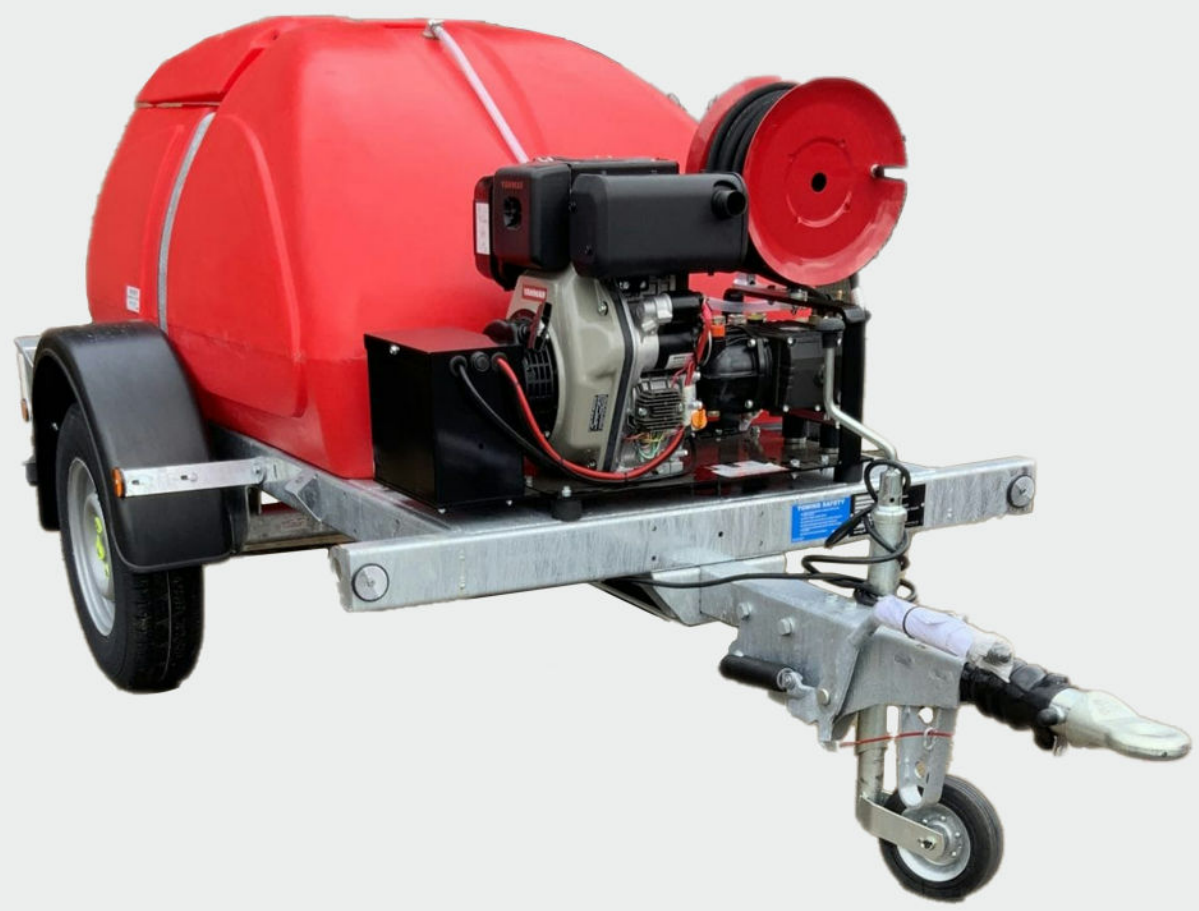

Dandas services Ltd

01772 432 700 - www.dandasservices.co.uk

MODEL NO: **DS390201M**

Pressure Washers · Bowser
Sales, Service, Parts and Accessories

KEY FEATURES:

Manual Start

Petrol

Gearbox Drive

15LPM

200 Bar

2900 Psi

Model No:	DS390201M
Pressure:	200 Bar - 2900 psi
Flow:	15LPM
Pump:	Interpump WS201
Chemical Injector:	Yes – via chemical pipe
Lance Type:	Standard adjustable pressure lance
Nozzle Sizes:	045 - 050 – 055
Hose:	10M 3/8" high pressure
Suction Kit:	3M suction pipe or mains water feed min. 15 LPM
Drive:	Gearbox Drive
Engine:	Honda GX390 – Oil Alert – 13hp
Starting:	Manual recoil start
Fuel Capacity:	6.3 Litres
Pressure Control:	Return to tank Unloader Valve
Priming:	hold trigger in to start engine (or easi prime at additional cost)
Tank Size:	N/A
Dimensions:	800L x 700W x 900H (mm)
Weight:	70kg