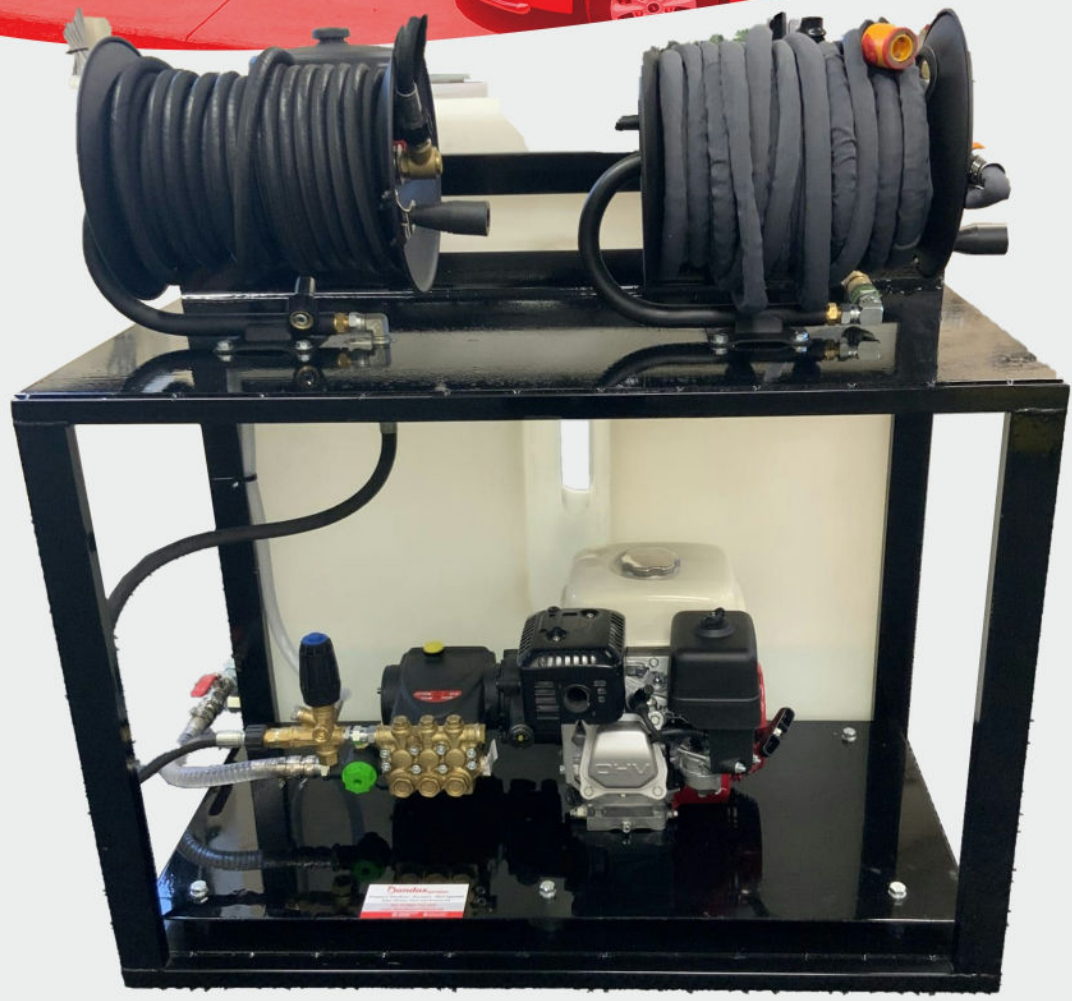

Dandas services Ltd

01772 432 700 - www.dandasservices.co.uk

MODEL NO: DSVF500200154M

KEY FEATURES:

Manual Start

Petrol

Gearbox Drive

14LPM

170 Bar

2450 Psi

Model No:	DSVF500200154M
Pressure:	170 Bar - 2450 psi
Flow:	14LPM
Pump:	Interpump W154
Chemical Injector:	Yes – via chemical pipe
Lance Type:	Standard lance
Nozzle Sizes:	045 - 050 – 055
Hose:	20M 3/8" hp on 30M reel /30M lp on 30M reel
Suction Kit:	TANK FED
Drive:	Gearbox Drive
Engine:	Honda GX200 oil alert – 6.5hp
Starting:	Manual recoil start
Fuel Capacity:	3.1 Litre
Pressure Control:	Return to tank Unloader Valve
Priming:	hold trigger in to start engine (or easi prime at additional cost)
Tank Size:	1 x 500 litres
Dimensions:	1020mm wide x 950mm high x 1170mm deep
Weight:	200 kg – dry weight (700kg when filled)