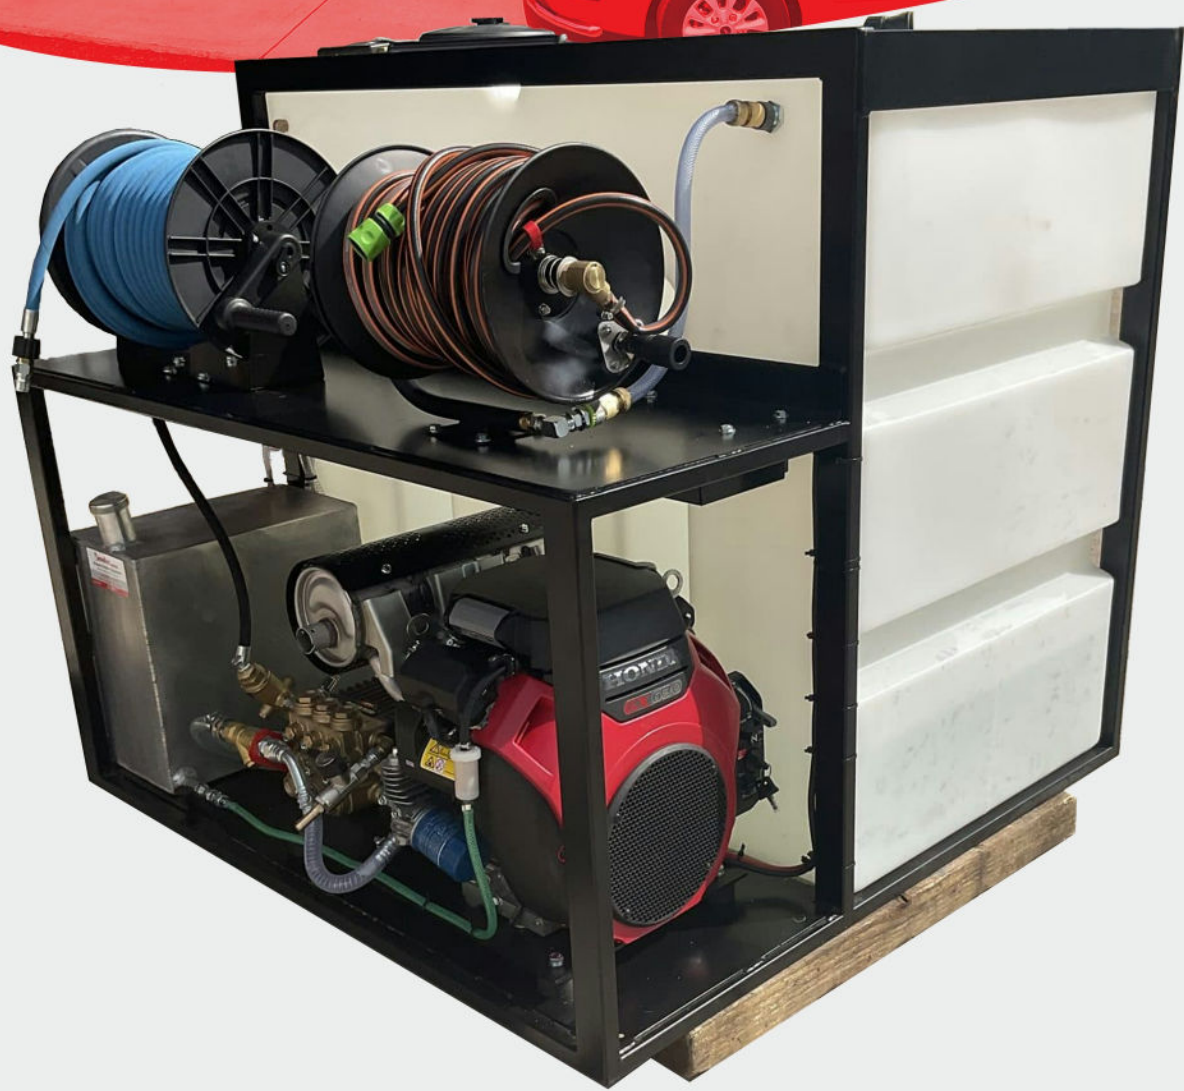

Dandas services Ltd

01772 432 700 - www.dandasservices.co.uk

MODEL NO: DSVF8006302030E

KEY FEATURES:

Electric Start

Petrol

Gearbox Drive

30LPM

200 Bar

2900 Psi

Model No:	DSVF8006302030E
Pressure:	200 Bar - 2900 psi
Flow:	30LPM
Pump:	Interpump W2030
Chemical Injector:	Yes – via chemical pipe
Lance Type:	QR standard lance
Nozzle Sizes:	080 - 085 – 090
Hose:	30M 3/8" hp on 40M reel /30M lp on 30M reel
Suction Kit:	TANK FED
Drive:	Gearbox Drive
Engine:	Honda GX630 oil alert – 20.8hp - VTwin
Starting:	Electric start
Fuel Capacity:	20 Litre
Pressure Control:	Return to tank Unloader Valve
Priming:	Easi Priming
Tank Size:	1 x 800 litres
Dimensions:	1280mm wide x 1150mm high x 1420mm deep
Weight:	325 kg – dry weight (1125kg when filled)